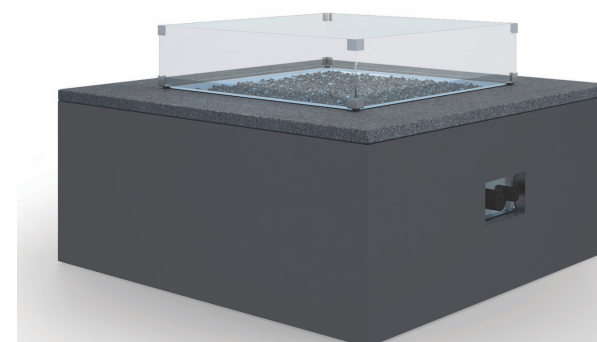

42" SQUARE FIRE TABLE
SKU: 6805-SFT4242
42" W x 42" D x 18" H

OPTIONAL GLASS SURROUND
SKU: 6003-G2828
28" W x 28" D x 6" H