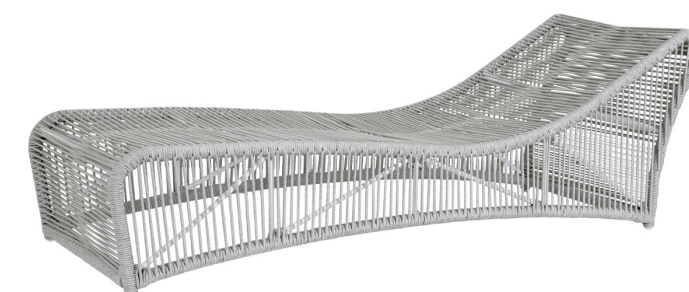

CUSHIONLESS CHAISE
SKU: 4402-9
28" W x 77" D x 24" H