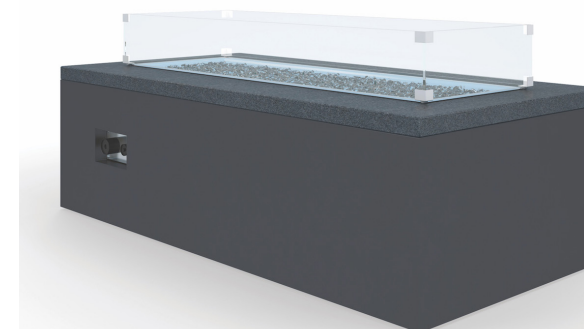

60" RECTANGULAR FIRE TABLE
SKU: 6805-SFT6030
60" W x 30" D x 17" H

OPTIONAL GLASS SURROUND
SKU: 6003-G4815
48" W x 15" D x 6" H