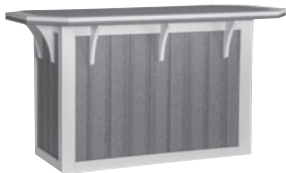

SU-Ba
SummerSide Bar - 39" h
*48", 60", 72", 96" w x 35" d
pg 65*