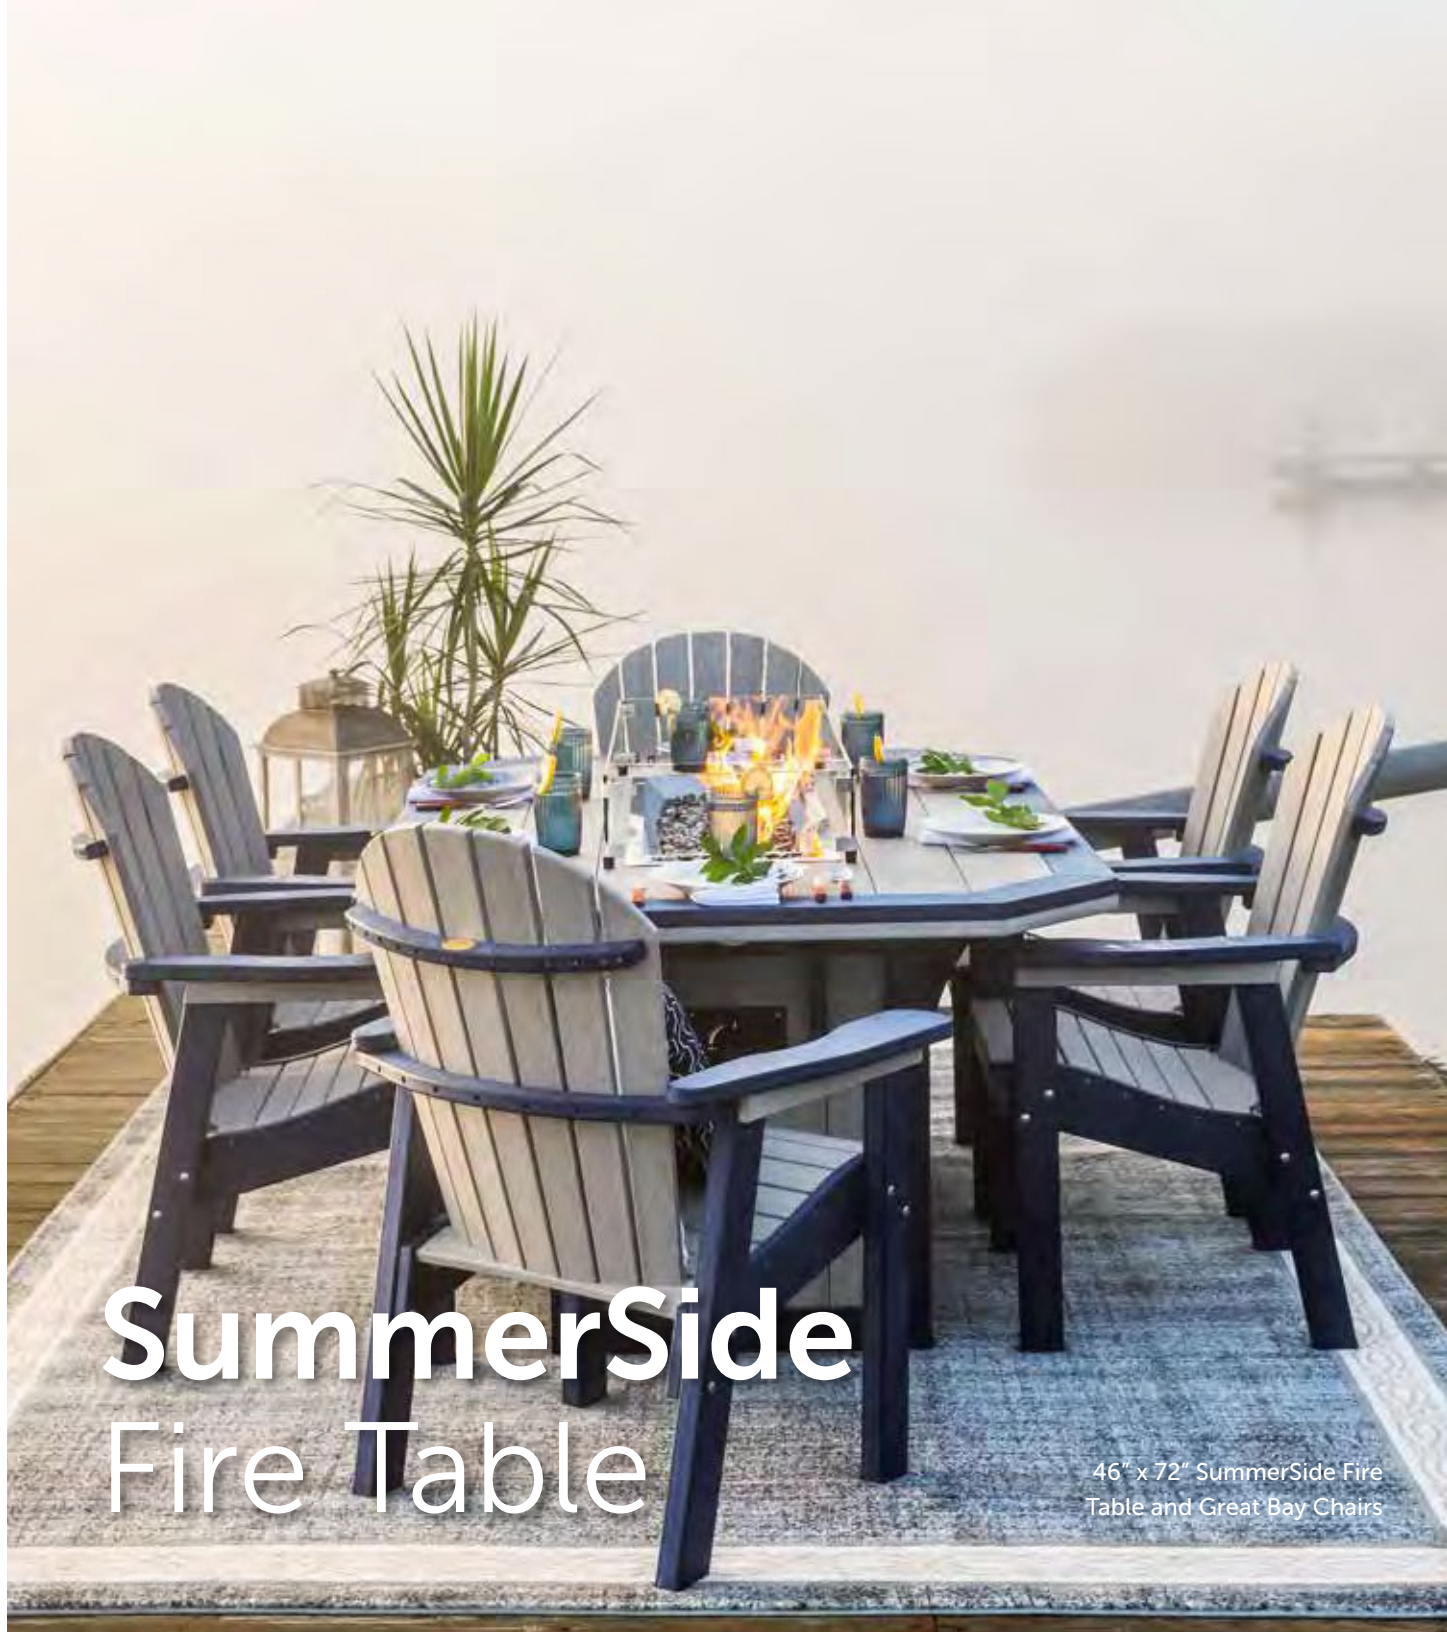

SummerSide Bars are 39" high.

Driftwood  
Grey

Patriot  
Blue

Adaptation  
Indigo

Canvas  
White