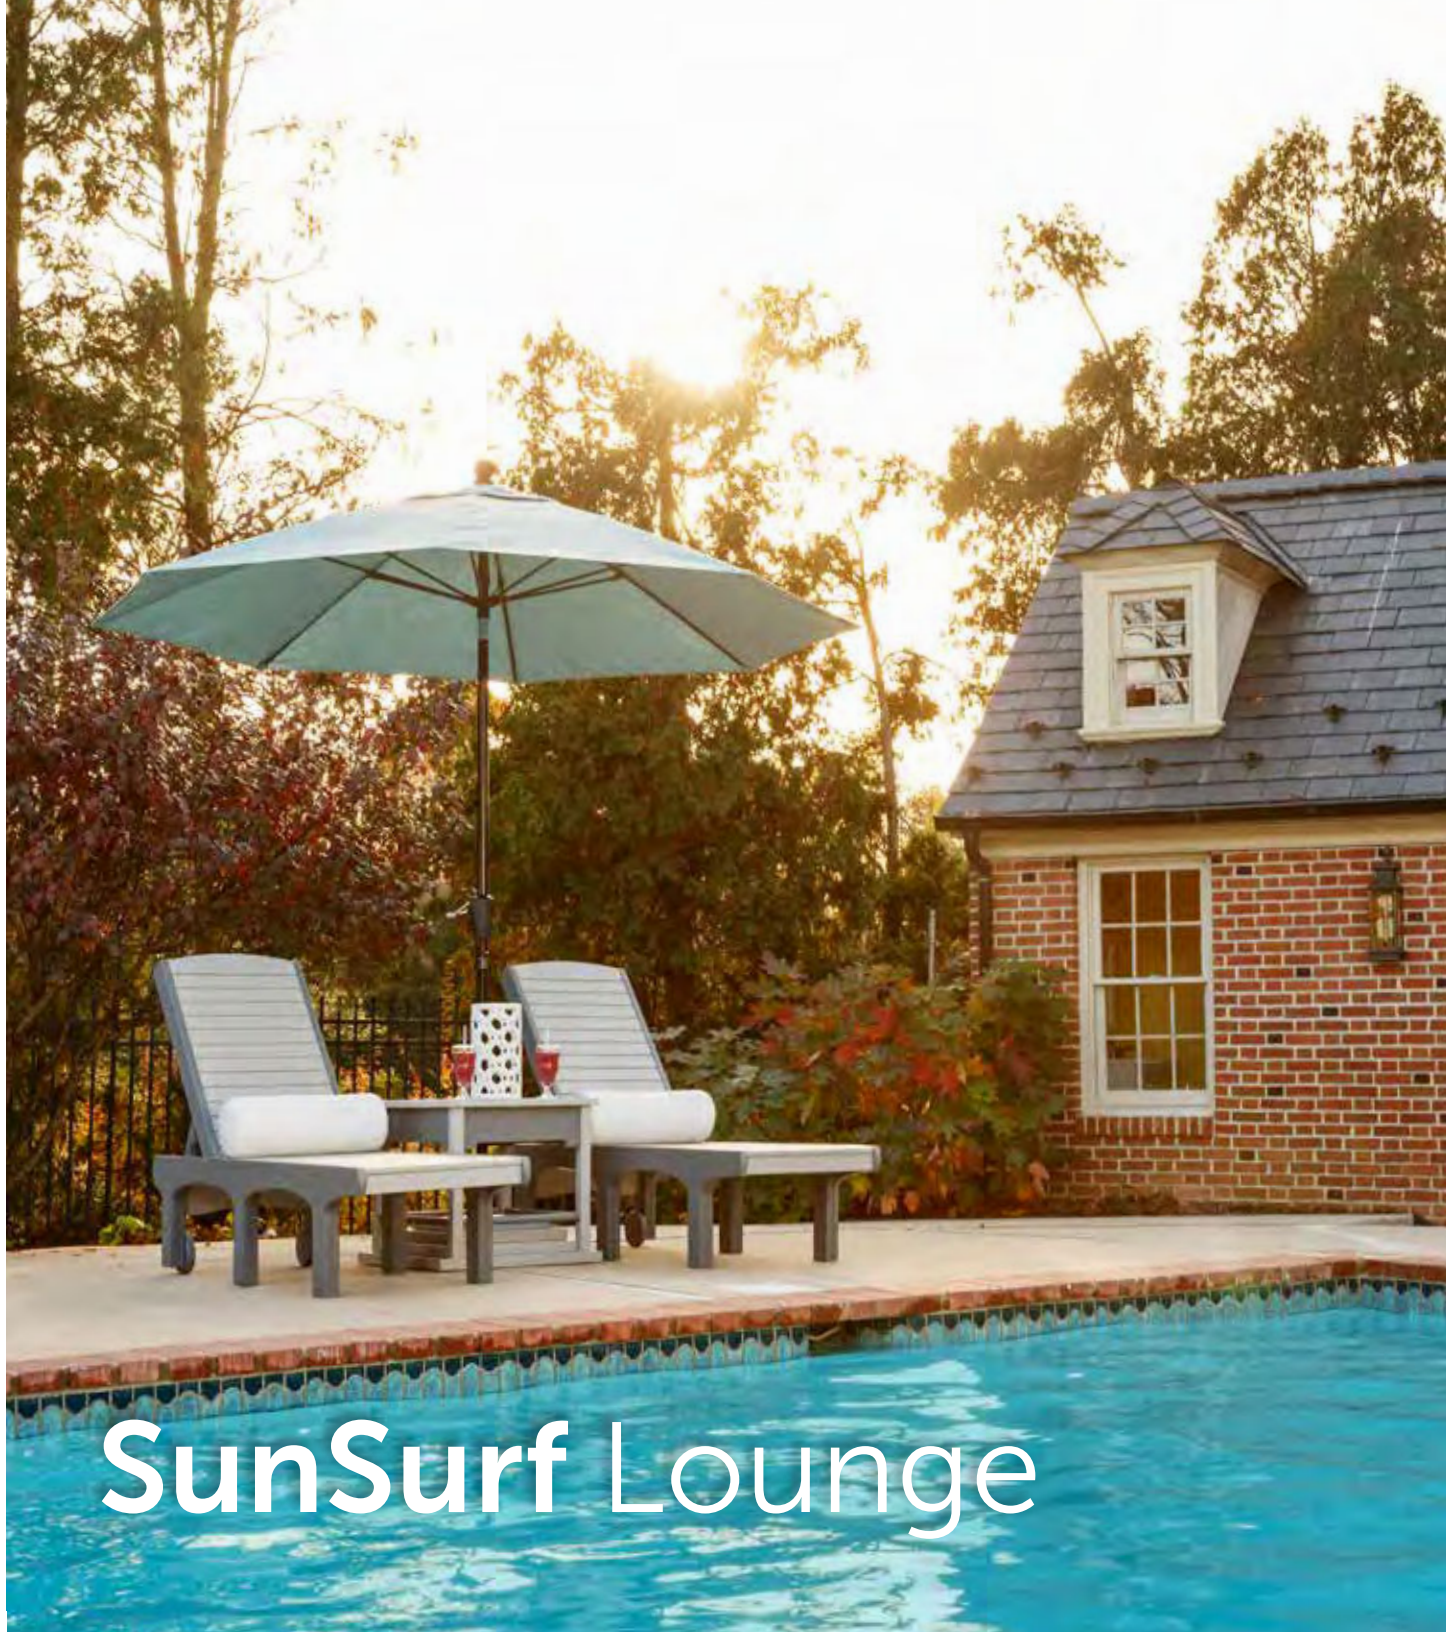

SE-Sw  
SeaAira Adirondack Swing

SE-Be  
SeaAira Adirondack Bench

SE-GI-Co  
SeaAira Counter Height Glider

Grey

Dark  
Grey

Discontinued

Dupione  
Celeste