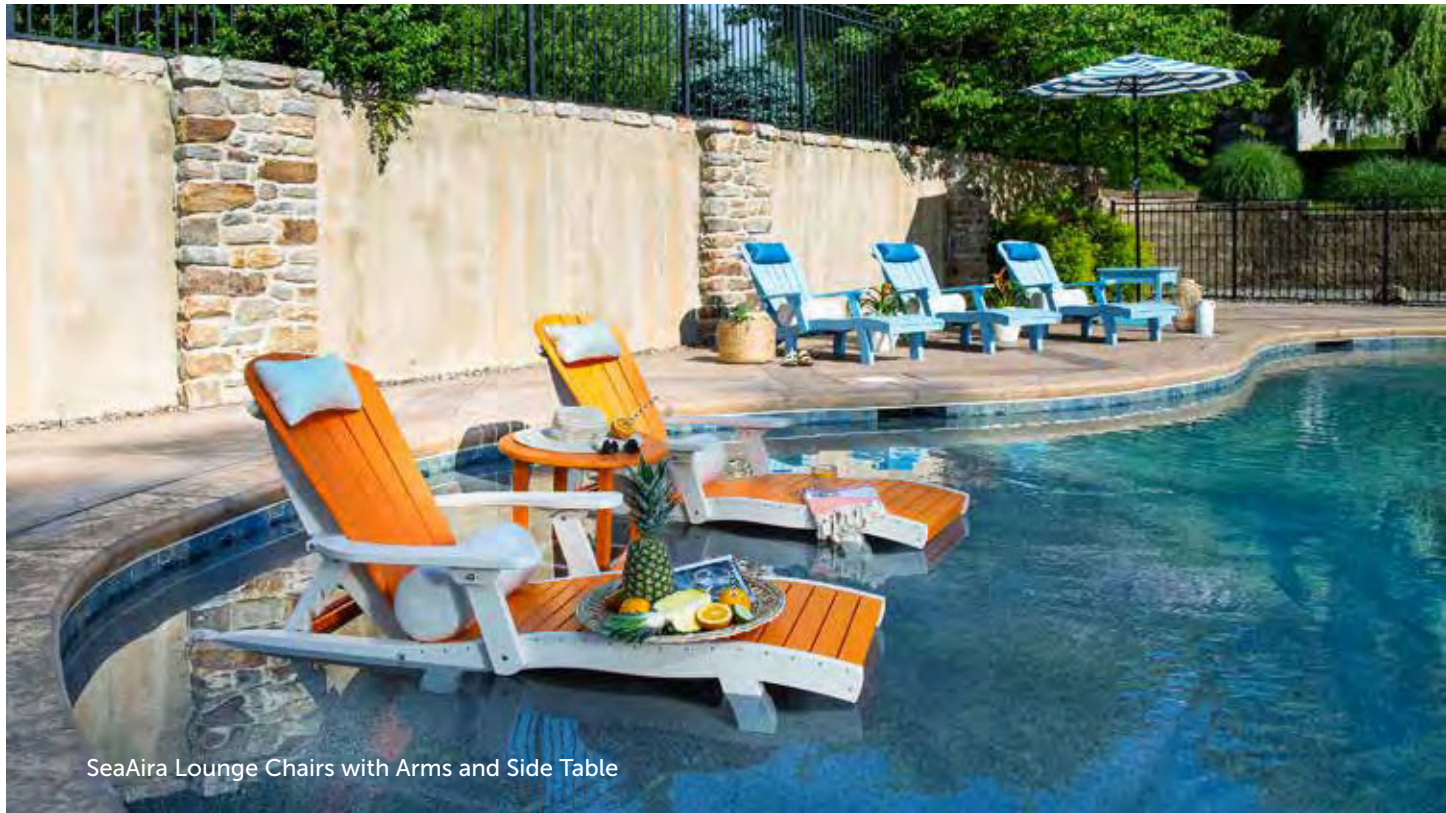

SeaAira Adirondack Rockers and Side Table

Orange

White

Discontinued

Discontinued

SeaAira Lounge Chairs with Arms and Side Table

Driftwood  
Grey

White