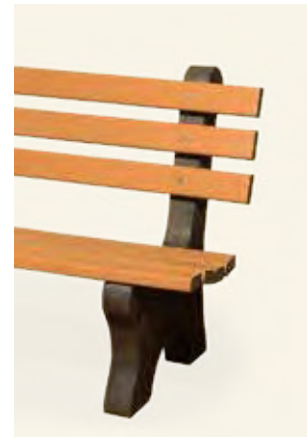

Custom engraving is available
for all poly and wood products.

Concrete Legs in 3 Colors

Espresso