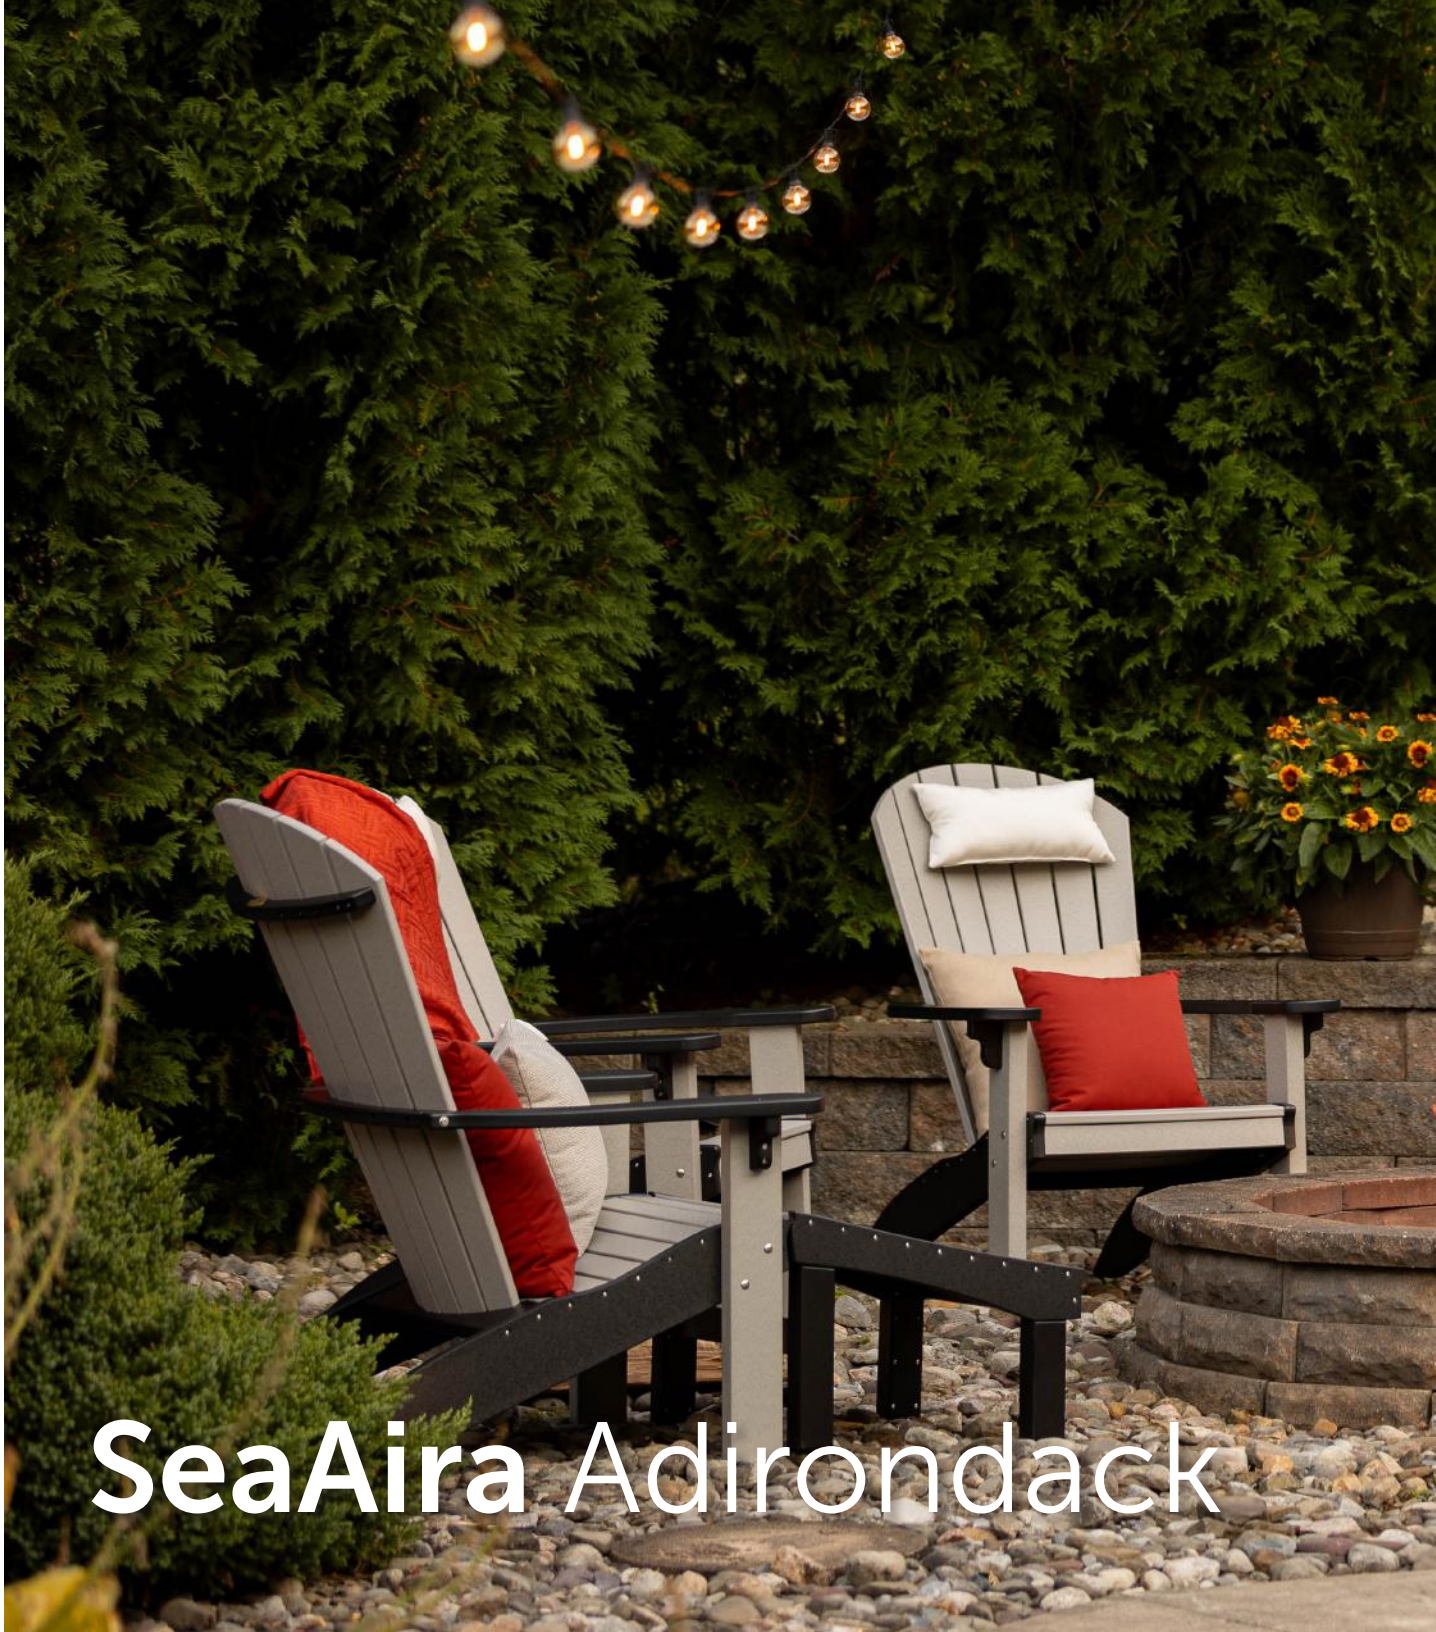

Grey

Black

Canvas
Terracotta

Hybrid
Smoke

Canvas
Natural

SeaAira Adirondack