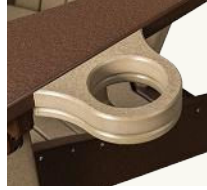

GR-Cu-Di
Seat and Back Cushion for Dining Chair
See pages 10-12 for fabric colors.

GR-At

Great Bay Table Attachment

Table attaches easily with 4 thumb-screws.

CU

Cup Holder

GR-Ta-Di-30r **30" Round Dining Table**
 GR-Ta-Di-42r **42" Round Dining Table**
 GR-Ta-Di-48r **48" Round Dining Table**
 GR-Ta-Di-60r **60" Round Dining Table**
See umbrellas on pages 116-117.