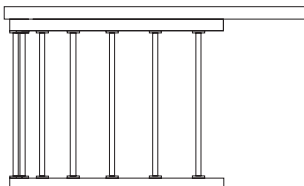

ACCENT COLLECTION:

Madison TABLES

MADISON NESTING TABLE DUO
FINISH: COBBLESTONE
TOP: ALUMINUM SLAT
LARGE: 15"W x 15"D x 23.5"H
MEDIUM: 15"W x 15"D x 23.5"H
6159600-0120000

ACCENT COLLECTION:

Nesting ACACIA TABLES

NESTING TABLE TRIO W/ ACACIA WOOD TOP
TALL: 13.8"W x 13.8"D x 27.5"H
MEDIUM: 11.8"W x 11.8"D x 23.5"H
SMALL: 9.8"W x 9.8"D x 19.5"H
5709607-0390000

ACCENT COLLECTION:

Orleans TABLES & SCREEN

ORLEANS BUNCHING COFFEE TABLE, 18"H
FINISH: ANTIQUE BRONZE
TOP: POLISHED CONCRETE
28.6"W x 28.6"D x 18"H
5734318-0123000