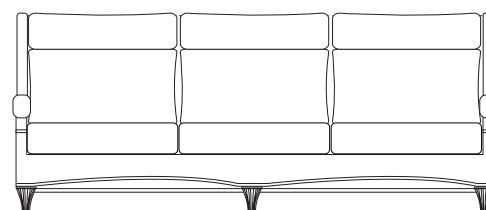

BROOKSIDE STATIONARY CHAIR 5111300-0181000 w/ **GRADED FABRIC** Penelope Pebble 10003189

BROOKSIDE LOVESEAT 5112600-0181000 w/ **GRADED FABRIC** Chartres Hemp 10003188

BROOKSIDE COFFEE TABLE, 56X30 9056013-0281007 w/ **TRAVERTINE TABLETOP, 56X30**

BROOKSIDE SIDE TABLE, 24X24 9024013-0281009 w/ **TRAVERTINE TABLETOP, 24X24**

Brookside SEATING

BROOKSIDE STATIONARY
 FINISH: SADDLE
 37.4"W x 39.2"D x 47.52"H
 SEAT: 19.7"H | ARM: 25.7"H
 5111300-0181000

BROOKSIDE SWIVEL GLIDER
 FINISH: SADDLE
 37.4"W x 39.2"D x 42.52"H
 SEAT: 19.7"H | ARM: 25.7"H
 5111800-018100

BROOKSIDE HIGH BACK LOVESEAT
 FINISH: SADDLE
 67.3"W x 39.2"D x 42.5"H
 SEAT: 19.7"H | ARM: 25.7"H
 5112600-0181000