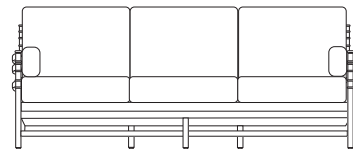

LANCASTER SOFA
FINISH: GOLDEN PENNY
90"W x 32"D x 34"H
SEAT: 18.3"H | ARM: 26.5"H
8012500-0112000

Materials :

GOLDEN PENNY FINISH