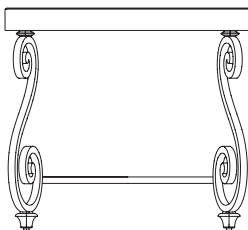

ADRIAN COFFEE TABLE, 40X40
FINISH: SADDLE
TOP: TRAVERTINE STONE
40"W x 40"D x 22.3"H
9040015-0181007

ADRIAN CONSOLE TABLE, 38X20
FINISH: SADDLE
TOP: TRAVERTINE STONE
38"W x 20"D x 34"H
9038015-0181016

ADRIAN COFFEE FIRE TABLE, 56X30
FINISH: SADDLE
TOP: TRAVERTINE STONE
56"W x 30"D x 22.3"H
9056015-0281025