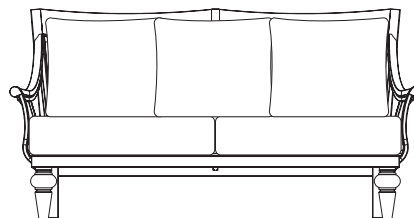

Somerby SEATING

SOMERBY STATIONARY
FINISH: PERDIDO
36"W x 34.8"D x 38"H
SEAT: 17.8"H | ARM: 23.8"H
5201400-0205100

SOMERBY CUDDLE
FINISH: PERDIDO
43"W x 38.3"D x 39"
SEAT: 18.4"H | ARM: 24.2"H
5201300-0105100