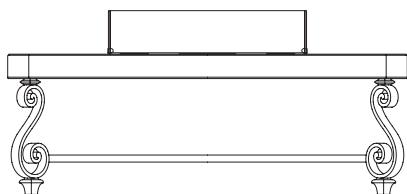

CONNOR COFFEE TABLE, 40X40
FINISH: SHALE
TOP: BLUESTONE
40"W x 40"D x 22.3"H
9040016-0188007

CONNOR CONSOLE TABLE, 38X20
FINISH: SHALE
TOP: BLUESTONE
38"W x 20"D x 34"H
9038016-0188016

CONNOR COFFEE FIRE TABLE, 56X30
FINISH: SHALE
TOP: BLUESTONE
56"W x 30"D x 22.3"H
9056016-0288025