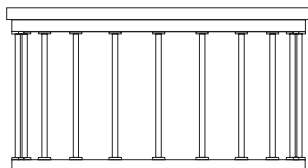

ORLEANS BUNCHING COFFEE TABLE, 16"H
FINISH: ANTIQUE BRONZE
TOP: POLISHED CONCRETE
28.6"W x 28.6"D x 16"H
5734316-0123000