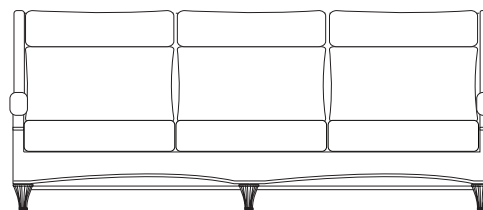

DAVENPORT HIGH BACK SOFA
FINISH: SHALE
97.6"W x 39.2"D x 42.5"H
SEAT: 19.7"H | ARM: 25.7"H
5312500-0188000