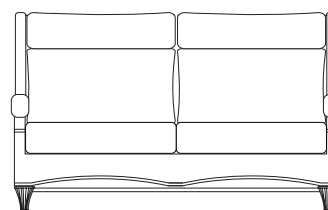

BROOKSIDE STATIONARY CHAIR 5111300-0181000 w/ **GRADED FABRIC** Penelope Pebble 10003189

BROOKSIDE LOVESEAT 5112600-0181000 w/ **GRADED FABRIC** Chartres Hemp 10003188

BROOKSIDE COFFEE TABLE, 56X30 9056013-0281007 w/ **TRAVERTINE TABLETOP, 56X30**

BROOKSIDE SIDE TABLE, 24X24 9024013-0281009 w/ **TRAVERTINE TABLETOP, 24X24**

Brookside SEATING

BROOKSIDE STATIONARY
 FINISH: SADDLE
 37.4"W x 39.2"D x 47.52"H
 SEAT: 19.7"H | ARM: 25.7"H
 5111300-0181000

BROOKSIDE SWIVEL GLIDER
 FINISH: SADDLE
 37.4"W x 39.2"D x 42.52"H
 SEAT: 19.7"H | ARM: 25.7"H
 5111800-018100

BROOKSIDE HIGH BACK LOVESEAT
 FINISH: SADDLE
 67.3"W x 39.2"D x 42.5"H
 SEAT: 19.7"H | ARM: 25.7"H
 5112600-0181000