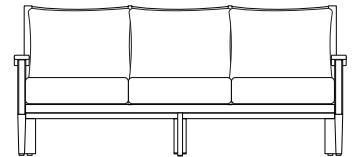

BUNGALOW SOFA
FINISH: PERDIDO
80.5"W x 35"D x 36.3"H
SEAT: 18.4"H | ARM: 24.3"H
5102500-0105100

★ ALSO AVAILABLE IN COBBLESTONE FINISH

Materials :

PERDIDO FINISH