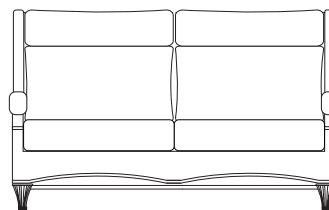

DAVENPORT HIGH BACK LOVESEAT
FINISH: SHALE
67.3"W x 39.2"D x 42.5"H
SEAT: 19.7"H | ARM: 25.7"H
5312600-0188000