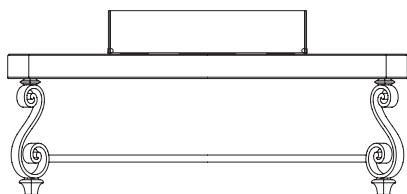

ADRIAN COFFEE TABLE, 40X40
FINISH: SADDLE
TOP: TRAVERTINE STONE
40"W x 40"D x 22.3"H
9040015-0181007

ADRIAN CONSOLE TABLE, 38X20
FINISH: SADDLE
TOP: TRAVERTINE STONE
38"W x 20"D x 34"H
9038015-0181016

ADRIAN COFFEE FIRE TABLE, 56X30
FINISH: SADDLE
TOP: TRAVERTINE STONE
56"W x 30"D x 22.3"H
9056015-0281025