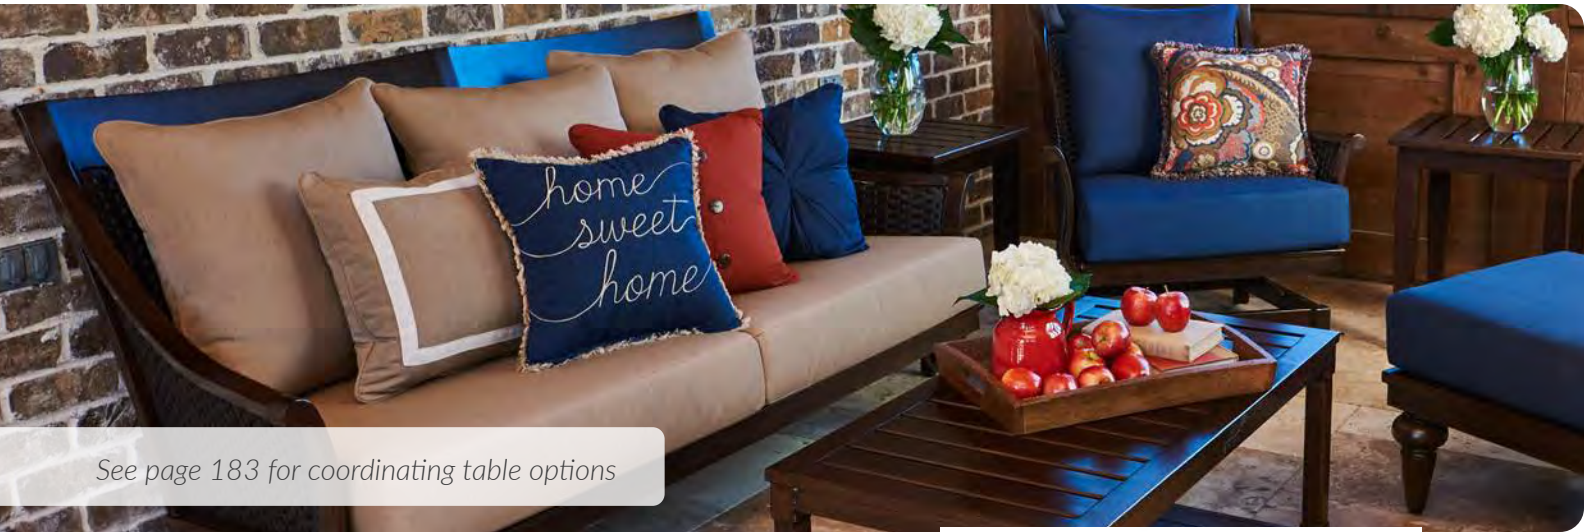

Somerby INDEX
in Perdido Finish

QUICK-SHIP OPTIONS AVAILABLE

AS WELL AS ACCESS TO 200+ GRADED FABRICS THROUGH
THE SUNBRELLA® AND OUTDURA® OPEN LINES

See page 183 for coordinating table options