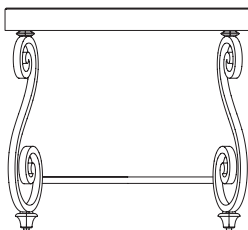

CONNOR CONSOLE TABLE, 38X20
FINISH: SHALE
TOP: BLUESTONE
38"W x 20"D x 34"H
9038016-0188016