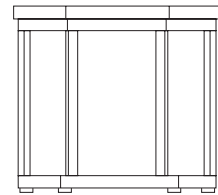

ACCENT COLLECTION:

Paxton TABLES & POUFS

PAXTON BUNCHING TABLE

TOP: POLISHED CONCRETE
20"W x 17.5"D x 18"H
BURNISHED BRONZE: 5834300-0167000
COBBLESTONE: 5834300-0120000