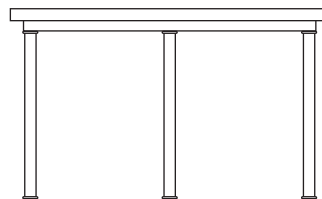

LANCASTER STATIONARY DINING

FINISH: GOLDEN PENNY
21.5"W X 27.4"D X 36"H
SEAT: 19.5"H
8011100-0212000

LANCASTER SWIVEL DINING CHAIR

FINISH: GOLDEN PENNY
25.2"W X 27.4"D X 38.1"H
SEAT: 19.5"H | ARM: 24.3"H
8012100-0212000