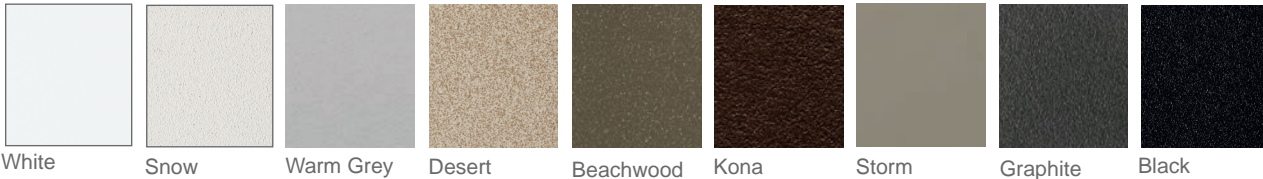

Textured Powdercoat Frame Color Options