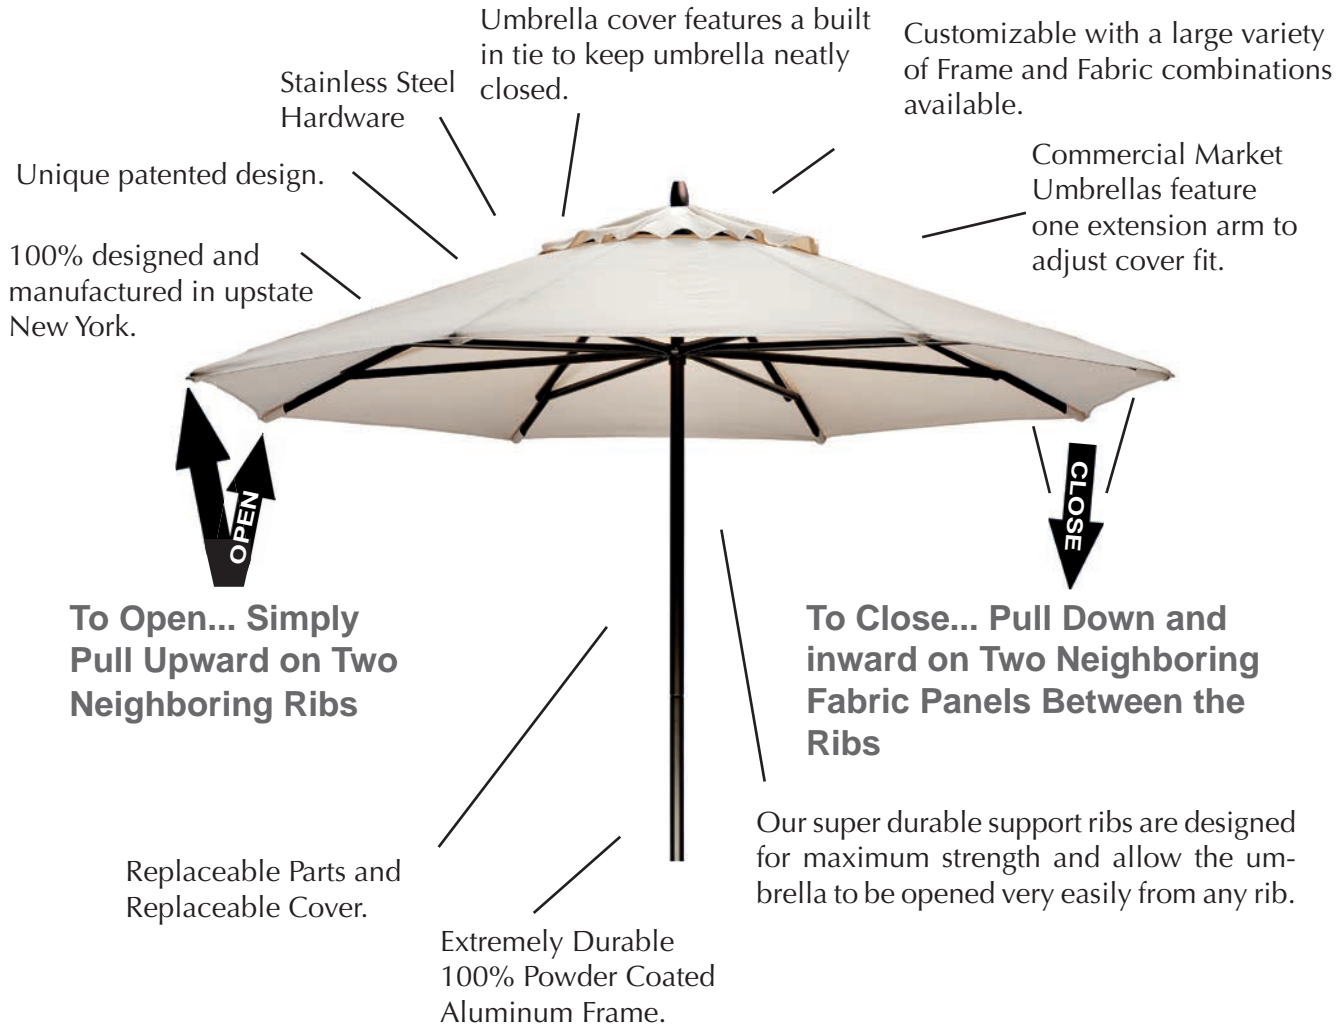

FEATURES & BENEFITS

COMMERCIAL MARKET UMBRELLAS

Simple yet effective, our unique and patented (US 8,230,869 / 8,302,616) mechanisms allow you to raise and lower your umbrella by simply pulling on the ribs or pushing on the fabric. This design is especially helpful with the use of larger dining tables where access to the umbrella crank is limited. It also adds to the durability and aesthetics of the umbrella.