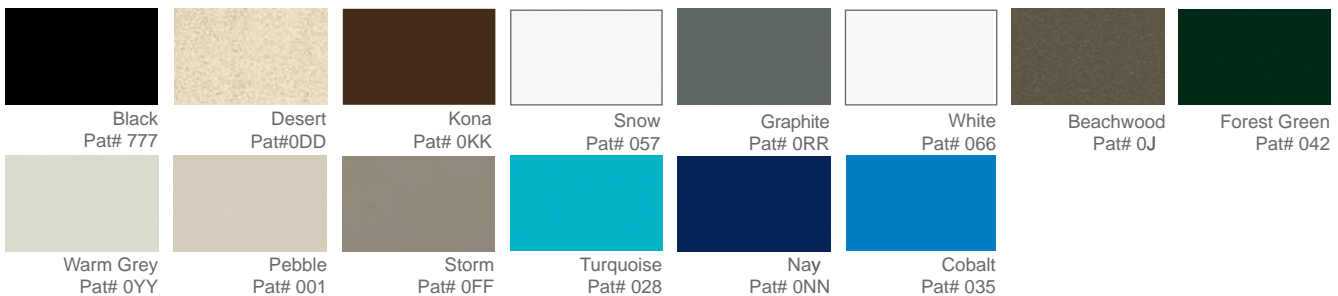

Custom Strap Selection

The 2" Custom Strap colors listed below are available on our Reliance Contract Strap Collection. Note: There are no minimums on our custom strap program (other than our standard pack) but care must be taken when ordering to specify the desired straps and their arrangement on the chairs and chaises. Due to the custom nature of this product, there is a 50% deposit required on custom strap orders and a 30% Restocking Fee on any returned custom strap order.