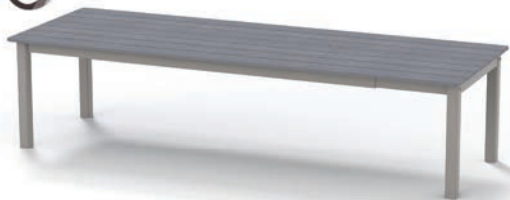

5290 42"x120" Extension Table 15/3

Overall Height: 29.25"

42"x88" overall when not extended
Two drop-in leaves included
Leaves store under each end