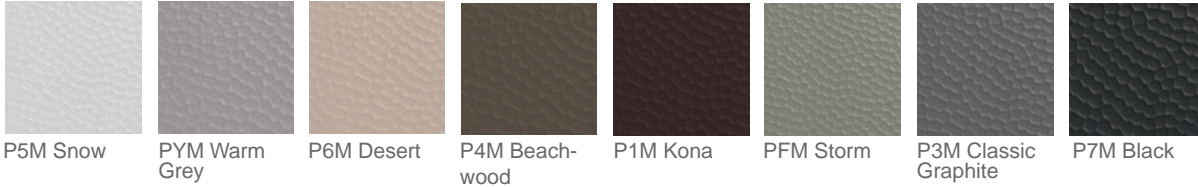

Hammered Marine Grade Polymer Top Options

P5M Snow

PYM Warm Grey

P6M Desert

P4M Beach-wood

P1M Kona

PFM Storm

P3M Classic Graphite

P7M Black