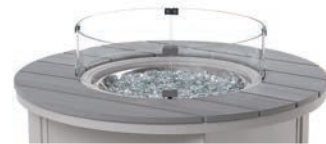

4F00-GLS
25" Round Tempered Glass
Surround for 42" & 54" Fire
Tables