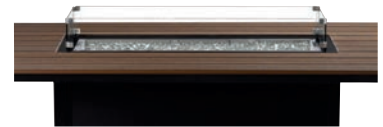

AVAILABLE LIFT KITS

2F60
Dining Height Lift Kit for
3F10, 3F40, 3F70, CF40 & CF30
27.25"Wx27.25"Dx5"H
Combined Height: 28"
Weight: 5 lbs

2F50
Balcony Height Lift Kit for
3F10, 3F40, 3F70, CF40 & CF30
27.25"Wx27.25"Dx13"H
Combined Height: 36"
Weight: 7 lbs

2F00
Bar Height Lift Kit for
3F10, 3F40, 3F70, CF40 & CF30
27.25"Wx27.25"Dx17"H
Combined Height: 40"
Weight: 8.5 lbs

NEW
2024

RUSTIC

6F40
48" x 84" Rect. Rustic Polymer Top Fire Table
47.5"Wx85.25"Dx23.25"H
Weight: 186 lbs   15/3

Center Cover
Included

6F20-GLS
16" x 44" Rect. Tempered Glass Surround
for 48" x 84" Fire Tables

AVAILABLE LIFT KITS

6F60
Dining Height Lift Kit for 6F40
48"Wx27.25"Dx5"H
Combined Height: 28"
Weight: 6 lbs

6F50
Balcony Height Lift Kit for 6F40
48"Wx27.25"Dx13"H
Combined Height: 36"
Weight: 7.5 lbs

6F00
Bar Height Lift Kit for 6F40
48"Wx27.25"Dx17"H
Combined Height: 40"
Weight: 9 lbs

Rustic Polymer Top Options

Items notated with Rustic
Symbol are available
with Rustic Polymer Top
options.

NEW
2024