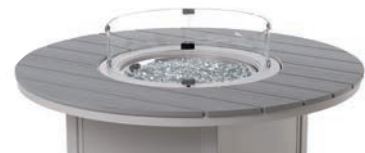

4F00-GLS
25" Round Tempered Glass
Surround for 42" & 54" Fire
Tables