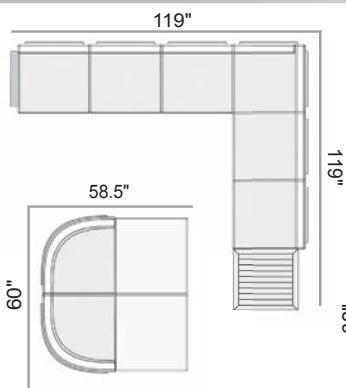

SECTIONALS

END SECTIONS

ARMLESS SECTIONS

CORNER SECTIONS

SAMPLE SECTIONAL CONFIGURATIONS

LEEWARD

LARSEN

BELLE ISLE