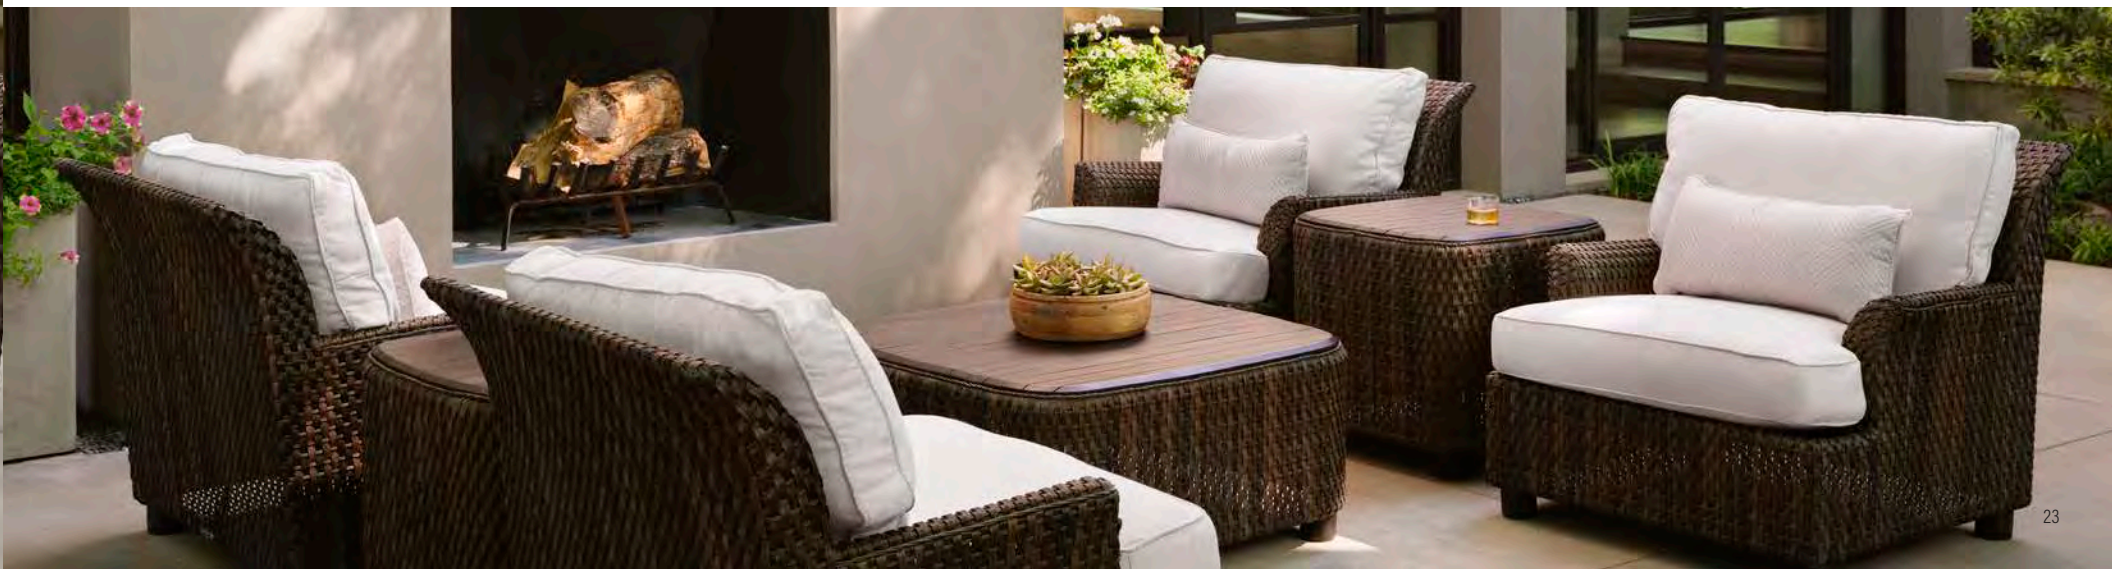

NOT SHOWN

S530921
Reticulated Cube
W 18.25" D 18.25" H 19.50"
SEAT H 19.50"