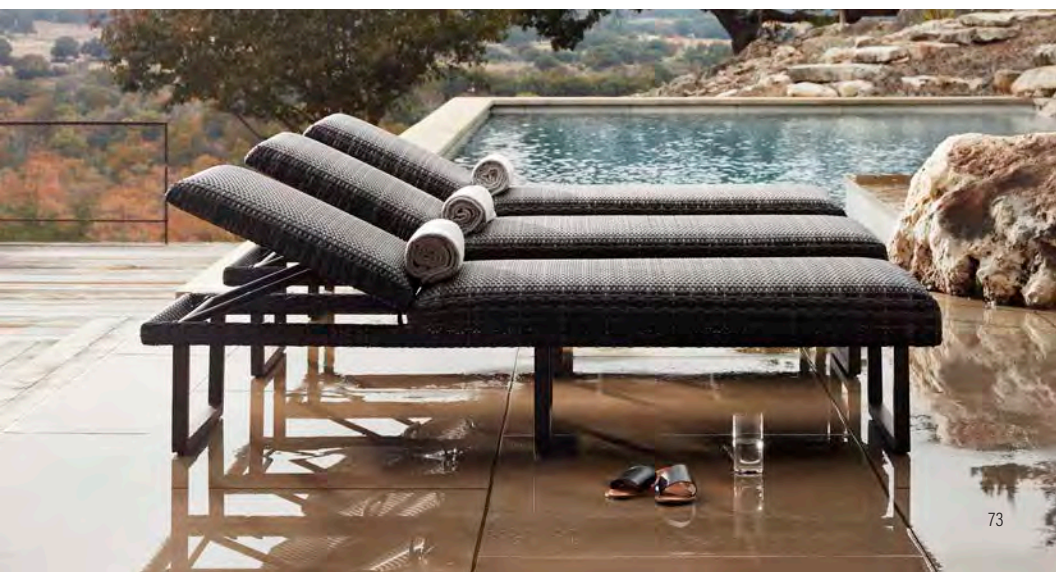

Harper Armless Lounge Chair

W 39" D 28" H 29"
SEAT H 15.50"

S508021

Harper Armless Love Seat

W 64" D 28" H 29"
SEAT H 15.50"

S508041

Harper Chaise Lounge

W 26" D 78" H 16.75"
SEAT H 16.75"