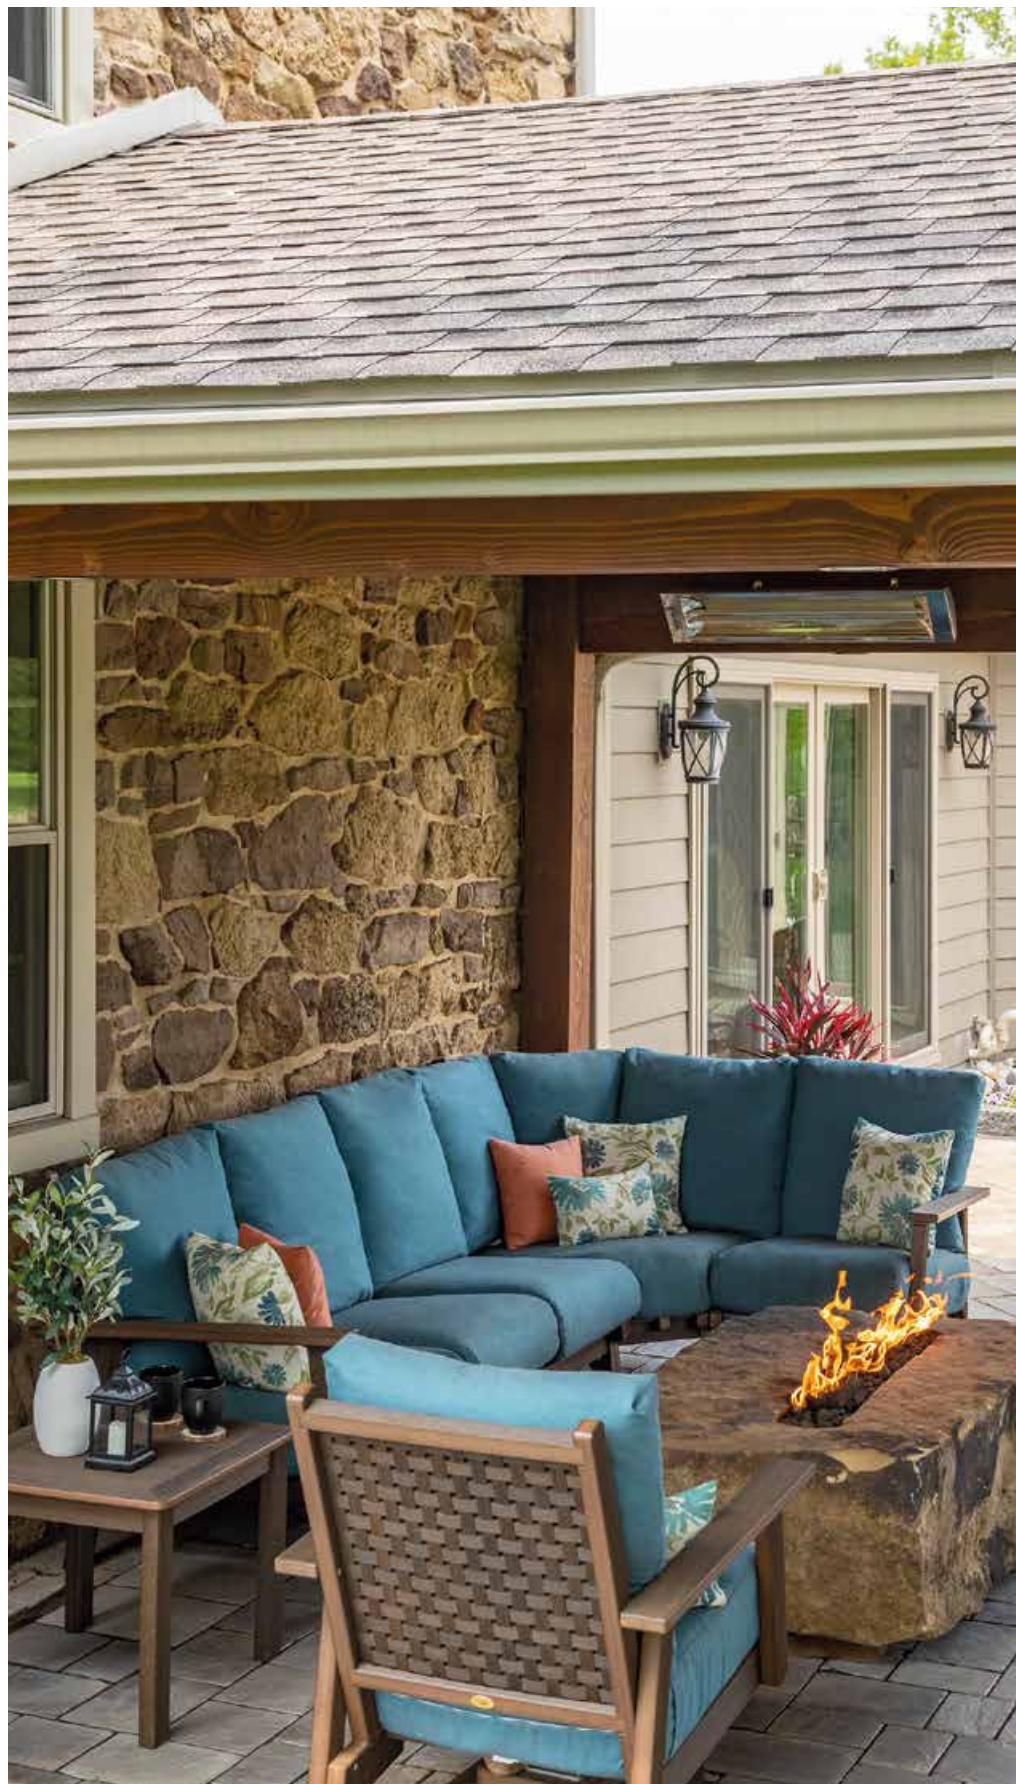

The Marina Collection features our intricate woven style into a modern design. This timeless collection will add elegance and detail to any outdoor space.