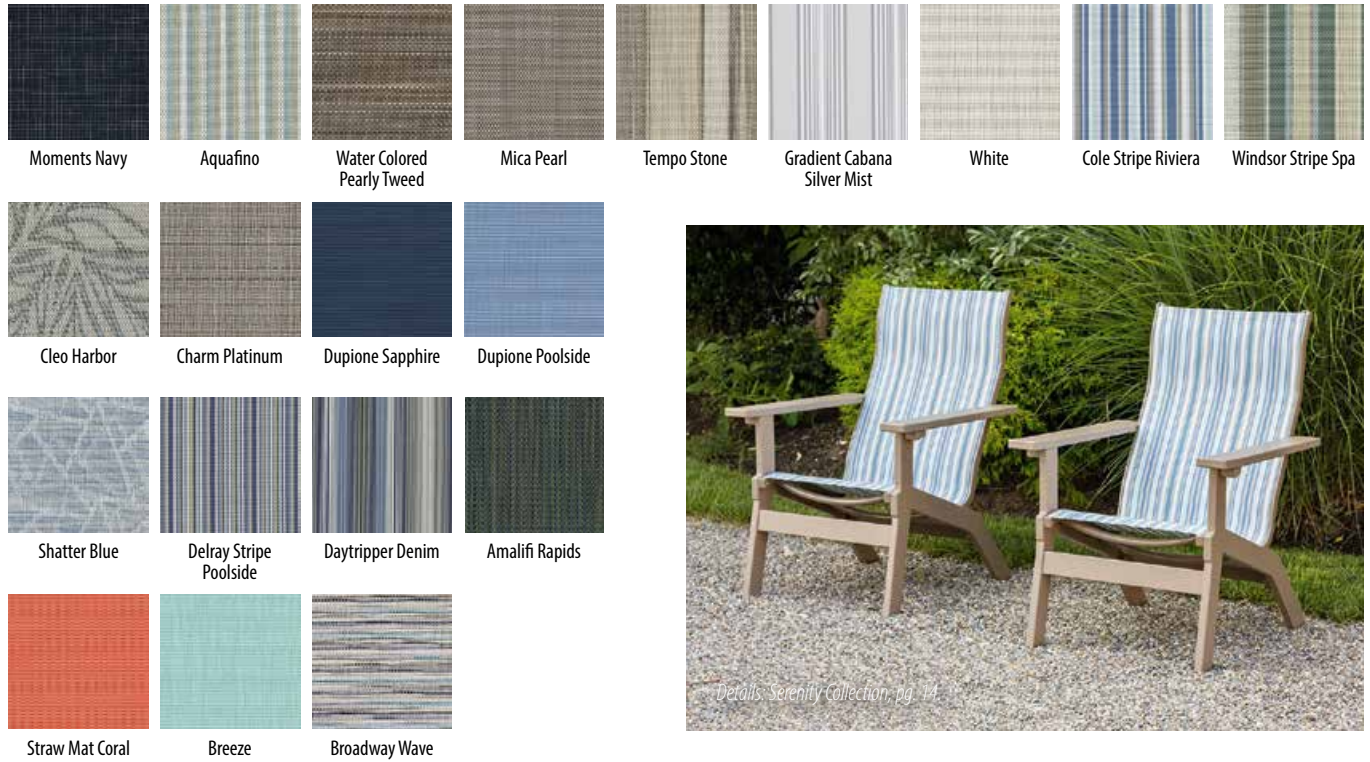

\*Natural finishes have a variation in color, graining, and texture.

## Fabric Color Choices

The Casual Comfort line offers a wide range of world-famous Sunbrella fabric colors and patterns for the perfect touch of class. *More fabric colors available at [sunbrella.com](http://sunbrella.com)*

Fabric Colors A

Fabric Colors B

Fabric Colors C

# Sling Fabric Colors

Explore our sling fabric options which are compatible with our Bayshore sling chairs and our Serenity sling chairs!