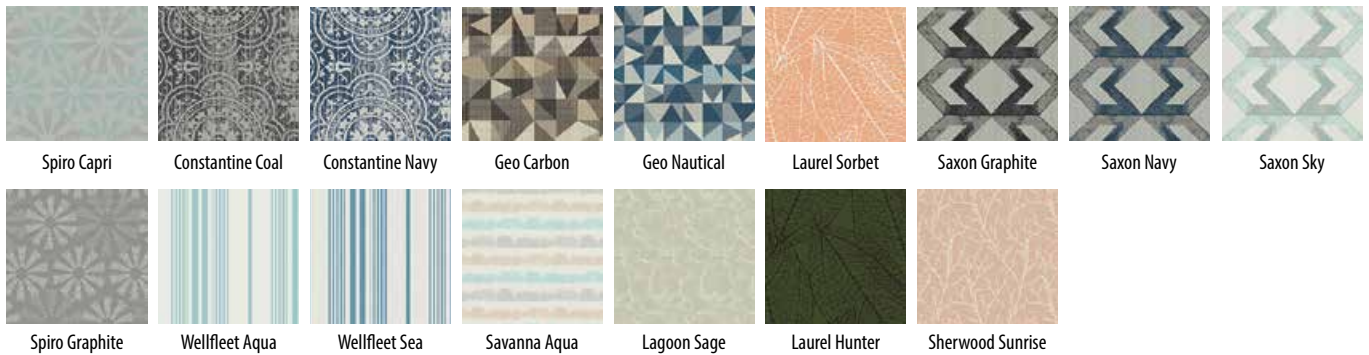

\*Natural finishes have a variation in color, graining, and texture.

## Marine Finishes

Our new marine grade material is created with outdoor weather in mind. Contact with snow, water, rain, sand, and saltwater won't faze this material as it withstands the natural results of the elements such as rotting, corrosion, splintering, and delamination. \*Marine grade material colors are not an exact match to standard poly color choices.

## Fabric Color Choices

The Casual Comfort line offers a wide range of world-famous Outdura fabric colors and patterns for the perfect touch of class.

Fabric  
Colors A

Fabric  
Colors B

Fabric  
Colors C

## Fabric Color Choices

The Casual Comfort line offers a wide range of world-famous Sunbrella fabric colors and patterns for the perfect touch of class. *More fabric colors available at [sunbrella.com](http://sunbrella.com)*