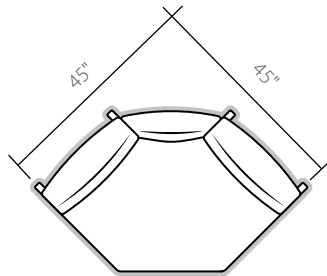

**SECTIONAL
ARRANGEMENT OPTIONS**