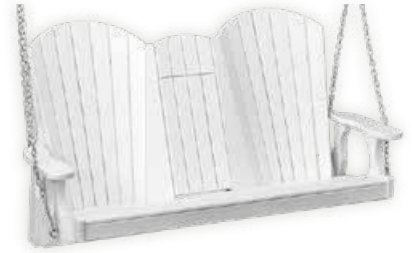

**Oceanside Swivel Glider #169**  
 Overall Width: 29.5"  
 Seat Height: 18"  
 Overall Depth: 32"

**Oceanside Gliding Ottoman #181**  
 Width: 22"  
 Height: 13"  
 Depth: 21"

**Oceanside Pub Settee**  
#160  
Overall Width: 64"  
Seat Height: 28.5"  
Overall Depth: 34"

**Oceanside Counter Settee**  
#160-C  
Overall Width: 64"  
Seat Height: 24.5"  
Overall Depth: 34"  
\*Cupholders A pg. 45

**Oceanside Rocker**  
#154  
Overall Width: 31"  
Seat Height: 16"  
Overall Height: 40"  
Overall Depth: 37"

**Oceanside Chaise Lounge**  
#166  
Overall Width: 30"  
Seat: 16"H x 84"L

**Oceanside 4' Swing**  
#180  
Overall Width: 54"

**Oceanside 5' Swing**  
#179  
Overall Width: 66"

**Oceanside Swivel Dining Chair**  
#156  
Overall Width: 28"  
Seat Height: 18"  
Overall Height: 26"  
\*Cupholders A pg. 45