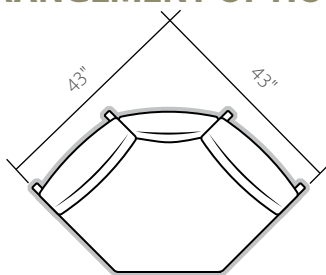

#6500
Corner Piece